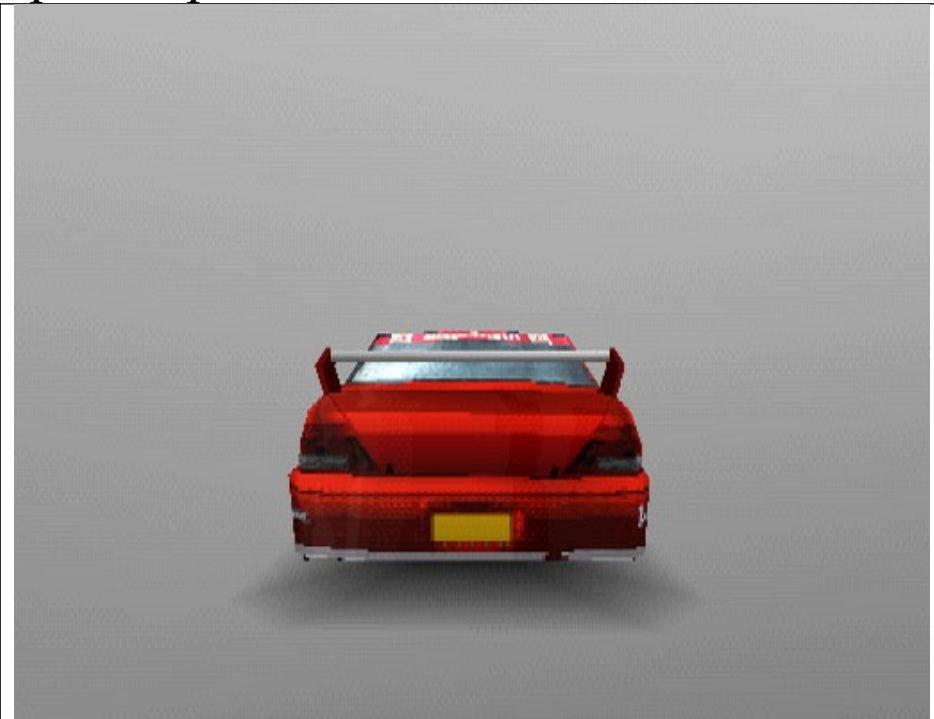

back game image

comments