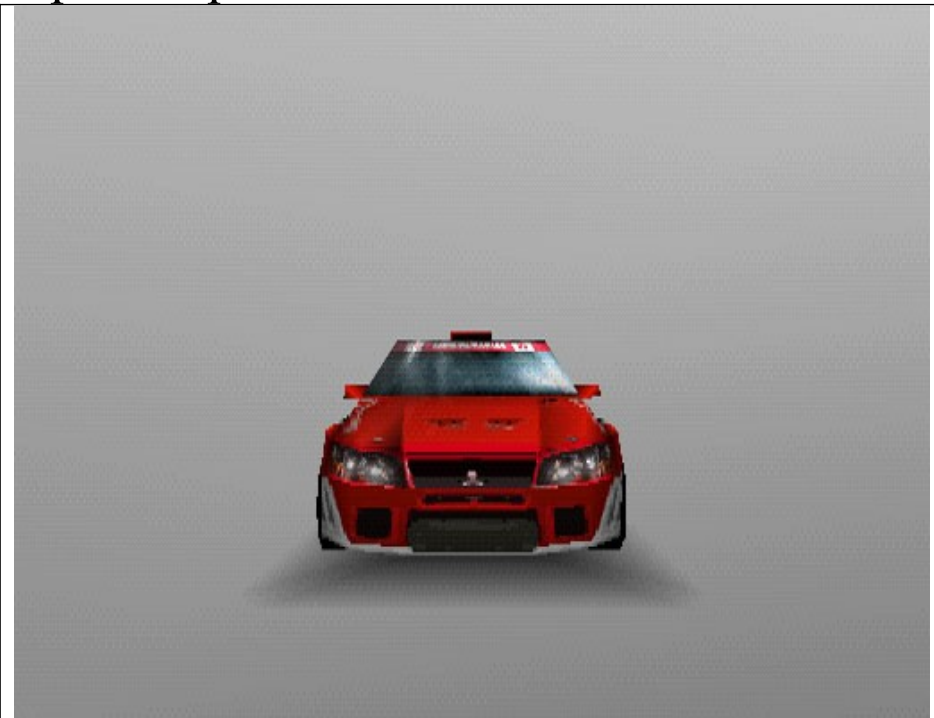

# World Rally Championship 2002

top photograph

comments

top game image

comments

<p>Team : MITSUBISHI</p> <p>Format : PSone</p> <p><b>Submission no: 3</b></p> <p>Date : 28<sup>th</sup> May 2002</p>	<p>Submitted by : Jo Richardson, SCEE</p> <p>contact details</p> <p>tel : 0151 282 3540</p> <p>fax : 0151 282 3353</p>	<p>Artwork use</p> <p>in game models [ X ]</p> <p>marketing/PR use [ X ]</p>	
--	--	--	---

## World Rally Championship 2002

front photograph

front game image

comments

comments

<p>Team : MITSUBISHI</p> <p>Format : PSone</p> <p><b>Submission no: 3</b></p> <p>Date : 28<sup>th</sup> May 2002</p>	<p>Submitted by : Jo Richardson, SCEE</p> <p>contact details</p> <p>tel : 0151 282 3540</p> <p>fax : 0151 282 3353</p>	<p>Artwork use</p> <p>in game models [ X ]</p> <p>marketing/PR use [ X ]</p>	
--	--	--	---